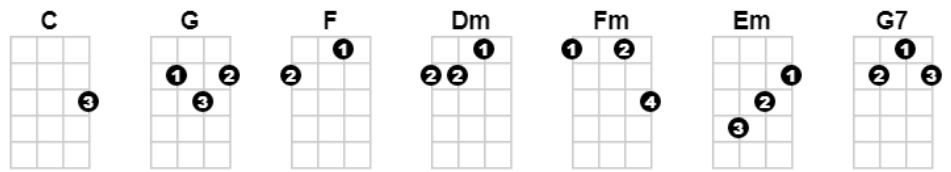

Nowhere Man

John Lennon 1965

Intro: One C strum

Single strums

C ↓ G ↓ F ↓ C ↓

He's a real nowhere man, sitting in his nowhere land,

Dm Fm C

Making all his nowhere plans for nobody.

C G F C

Doesn't have a point of view, knows not where he's going to.

Dm Fm C/// C//

Isn't he a bit like you and me?

Em F Em F
Nowhere man, please listen. You don't know what you're missing.

Em F Dm/// G7///
Nowhere man, the world is at your command

Instrumental

C G F C

Doesn't have a point of view, knows not where he's going to.

Dm Fm C/// C///

Isn't he a bit like you and me?

C G F C

He's as blind as he can be, just sees what he wants to see.

Dm Fm C/// C/