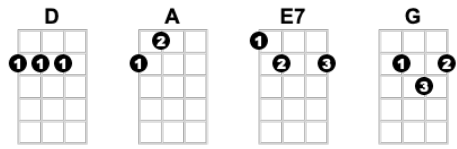

River Deep, Mountain High

Ike & Tina Turner

Intro: G/// G/// G/// G/// A/// A/// A/// A.STOP

NC **D** **A**
 When I was a little girl I had a rag doll. Only doll I've ever owned
 D **A**
 Now I love you just the way I loved that rag doll. But only now my love has grown

E7 **A** **E7** **A**
 And it gets stronger in every way. And it gets deeper let me say

E7 **A**
 And it gets higher day by day

G **A**
 And do I love you my oh my. Yeah river deep mountain high

G **A** **STOP**
 If I lost you would I cry, Oh how I love you baby - baby, baby - baby

E7 **A**
 And it gets sweeter baby as it grows

G **A**
 And do I love you my oh my, Yeah river deep mountain high

G **A**
 If I lost you would I cry. Oh how I love you baby - baby baby - baby

A
 I love you baby like a flower loves the spring.

G **A** **A///** **A///** **A/.STOP**
 If I lost you would I cry. Oh how I love you baby - baby, baby - baby!