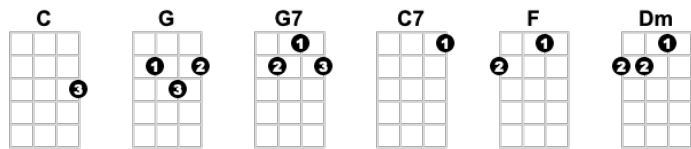

Song Sung Blue

Neil Diamond

1-2, 1-2-3-4

Intro: C/// C/// Dm/// G7///

C

Song sung blue, everybody knows one

G7

Song sung blue, every garden grows one

C7

Me and you are subject to the blues now and then

G7

But when you take the blues and make a song

C

Dm

G7

You sing 'em out again. You sing 'em out again

C

Song sung blue, weeping like a willow

G7

Song sung blue, sleeping on my pillow

C7

Funny thing, but you can sing it with a cry in your voice

G7

C

F

Funny thing, but you can sing it with a cry in your voice

G7

C

G7

And be-fore you know it started feeling good, you simply got no choice

C **G**
Song sung blue, everybody knows one

G7 **C**
Song sung blue, every garden grows one