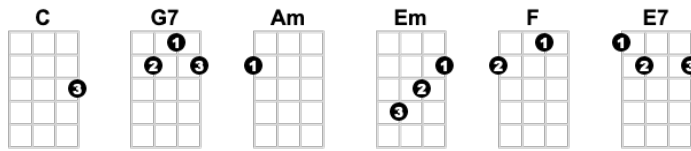

# Let It Be Me

Everly Brothers

**1-2, 1-2-3-4 Intro: C/// G7/// Am/// G7///**

**C G7 Am Em**  
I bless the day I found you I want to stay around you

**F C F C**  
And so I beg you Let it be me

**G7 Am Em**  
Don't take this heaven from one If you must cling to someone

**F C F C**  
Now and forever Let it be me

**F Em F C**  
Each time we meet love I find complete love

**F C F E7**  
Without your sweet love What would life be

**C G7 Am Em**  
So never leave me lonely Tell me you love me only

**F C F C**  
And that you'll always Let it be me

**F Em F C**  
Each time we meet love I find complete love

**F C F E7**  
Without your sweet love What would life be

**C G7 Am Em**  
So never leave me lonely Tell me you love me only

**F C F C**  
And that you'll always Let it be me

**F C F C**  
Let it be me Let it be \* me

(slow on last line - \* - downstroke only)